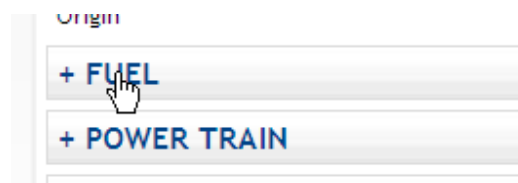

6. Once you have more than one car on the compare panel on the right hand side of the screen you can select the COMPARE NOW button to see the comparison details

To start comparing cars, click on the car you wish to compare, then click on

7. You can now see the comparison data for each of the car you have selected.

☒ Standard
☐ Not Available
☐ Optional

- Remove

[Full Details](#)

Audi RS4 Wagon
B7 Wagon 5dr Man 6sp
4WD 4.2i

- Remove

[Full Details](#)

BMW 335i Wagon
MY08 E91 SE Wagon 4dr
Man 6sp 3.0TT (+ M
Sport)

8. The data is displayed below the pictures. The first section is automatically expanded with the highlighted information about the selected cars

> VEHICLE HIGHLIGHTS		
Price	$168,900	$117,500
Economy	★★★★★	★★★★★
ANCAP Safety Rating	★★★★★	—
Environment	★★★★★	★★★★★
Origin	GERMANY	SOUTH AFRICA

9. To see the rest of the data available simply click on the Blue CAPS titles. Example FUEL

10. To begin a new search, press the RESET button.

Thanks for visiting Auto Trader New Car. Enjoy!